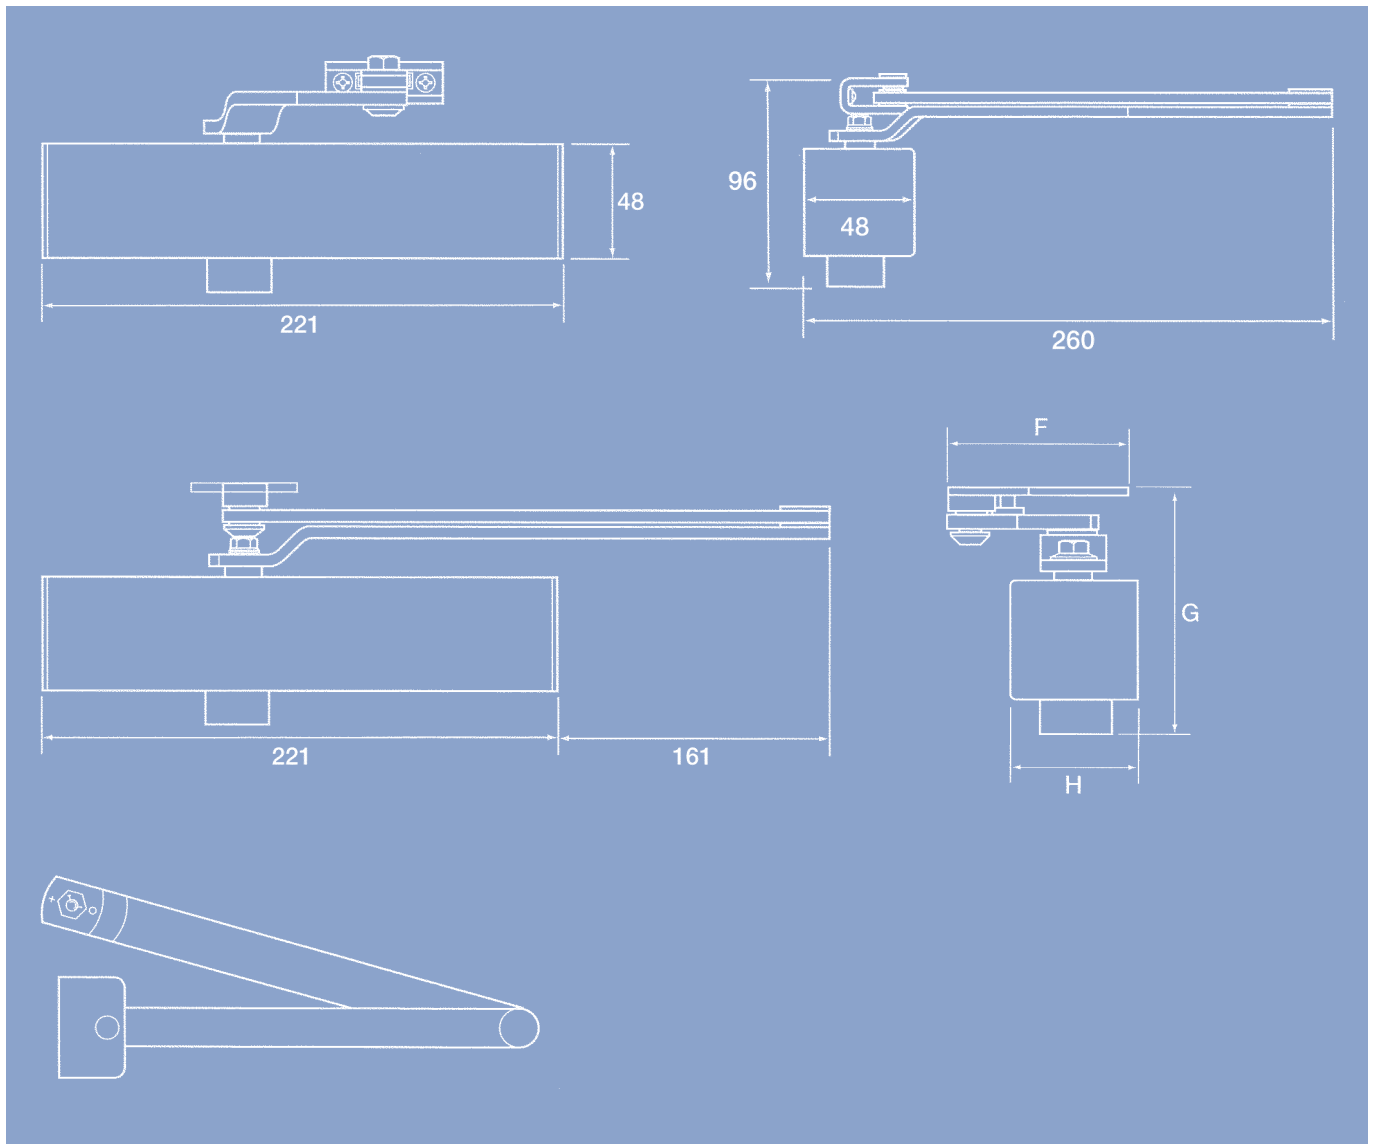

## Dimensions

	selectable power	adjustable	adjustable power heavy duty backcheck
A	221mm	263mm	290mm
B	48mm	48mm	48mm
C	96mm	96mm	96mm
D	270mm	270mm	288mm
E	110mm	64mm	70mm
F	75mm	75mm	102mm
G	99mm	99mm	114mm
H	All 4000 slide cover and adjustable power heavy duty backcheck are 50mm. All others are 48mm		