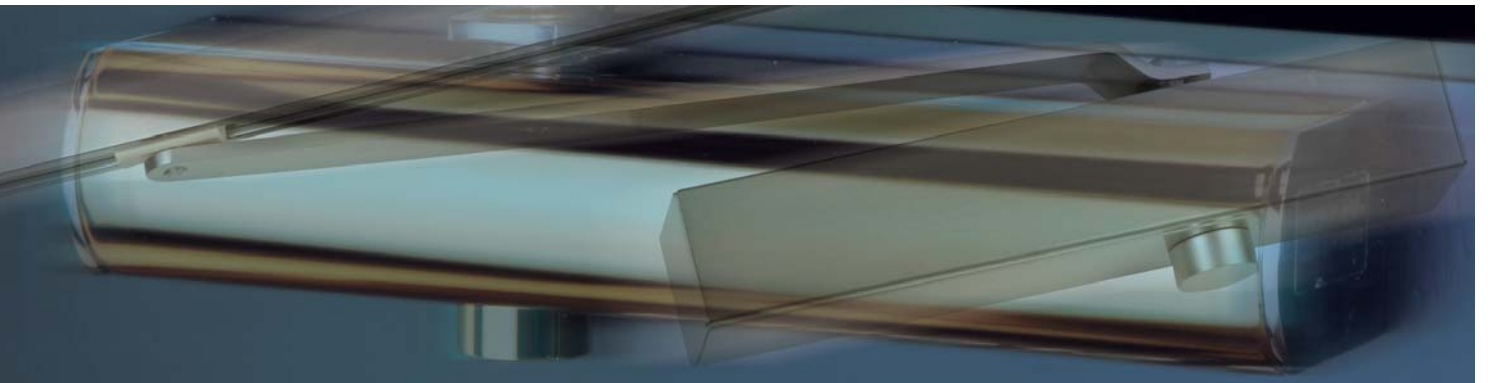

SPECIAL PRODUCTS AVAILABLE FROM JEBRON