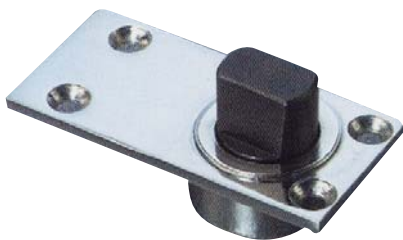

## Fire Fluid Door Closers

Door closers for high performance metal fire doors and timber doors in fire sensitive areas. Jebron FF (fire fluid) door closers use a special fire resistant hydraulic fluid which, unlike mineral oils or synthetic oils used in standard door closers, is not just less liable to flashing in fire situations, it actually has a dampening action on flames.

## Freeswinging Floor Pivots

For use with standard Jebron floor spring straps and centres

- Maximum door weight 400kg
- Standard finish Plated Stain Stainless Steel
- Optional finishes Plated Polished Brass or Brushed Stainless