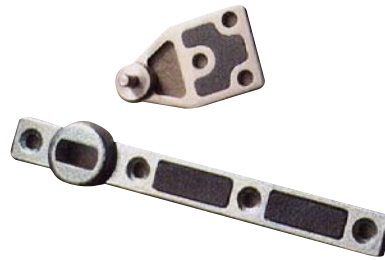

## Fire Fluid Door Closers

Door closers for high performance metal fire doors and timber doors in fire sensitive areas. Jebron FF (fire fluid) door closers use a special fire resistant hydraulic fluid which, unlike mineral oils or synthetic oils used in standard door closers, is not just less liable to flashing in fire situations, it actually has a dampening action on flames.

## Freeswinging Floor Pivots

For use with standard Jebron floor spring straps and centres

- Maximum door weight 400kg
- Standard finish Plated Stain Stainless Steel
- Optional finishes Plated Polished Brass or Brushed Stainless

## Intumescent Packs

For extra reassurance of fire resistance, or in difficult application, intumescent filled brackets for overhead closers and accessories for floor springs are available